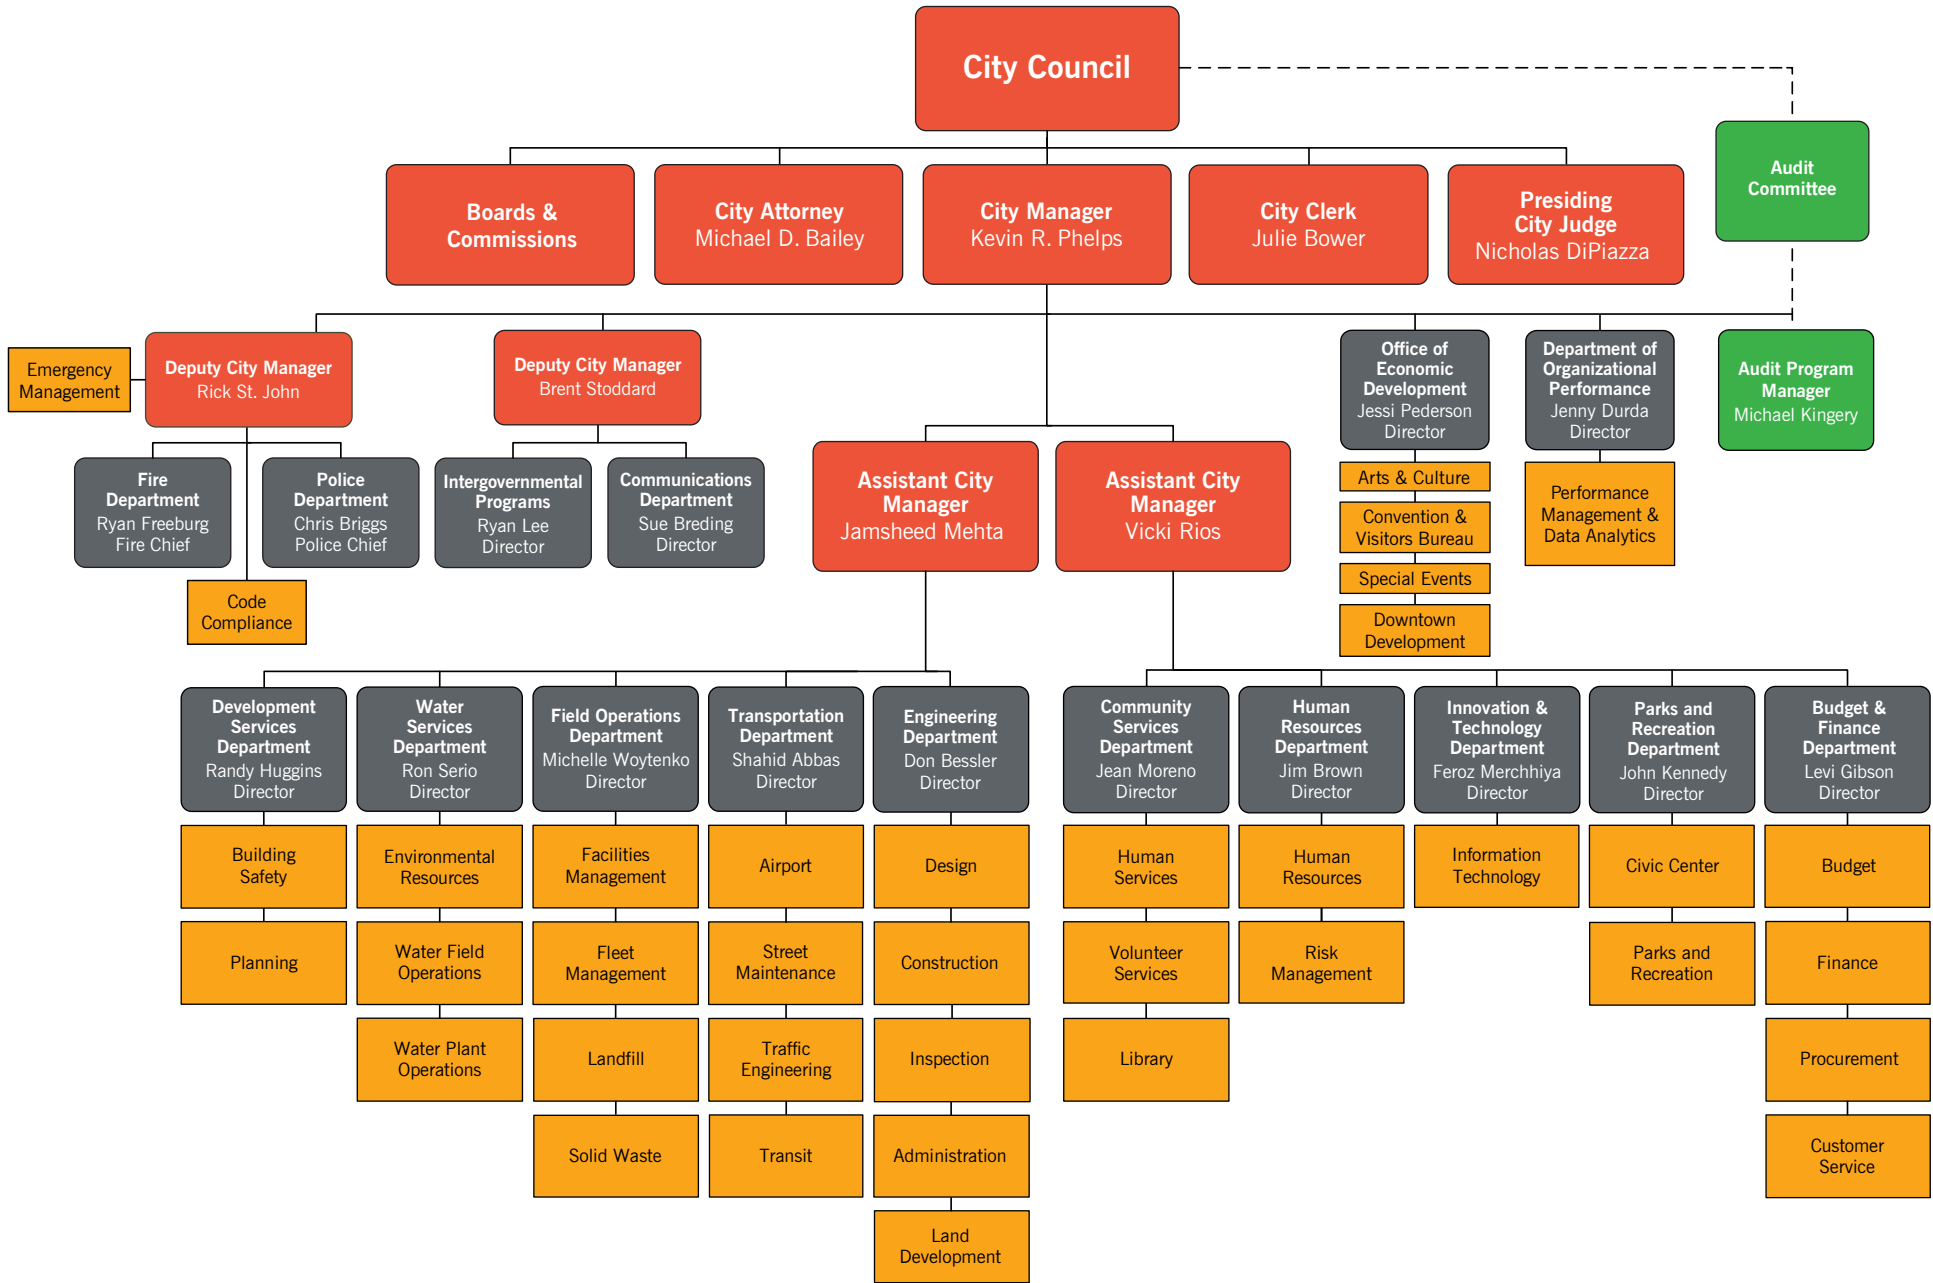

CITIZENS OF GLENDALE

COMMUNITY INTEGRITY EXCELLENCE INNOVATION LEARNING

We improve the lives of the people we serve every day.